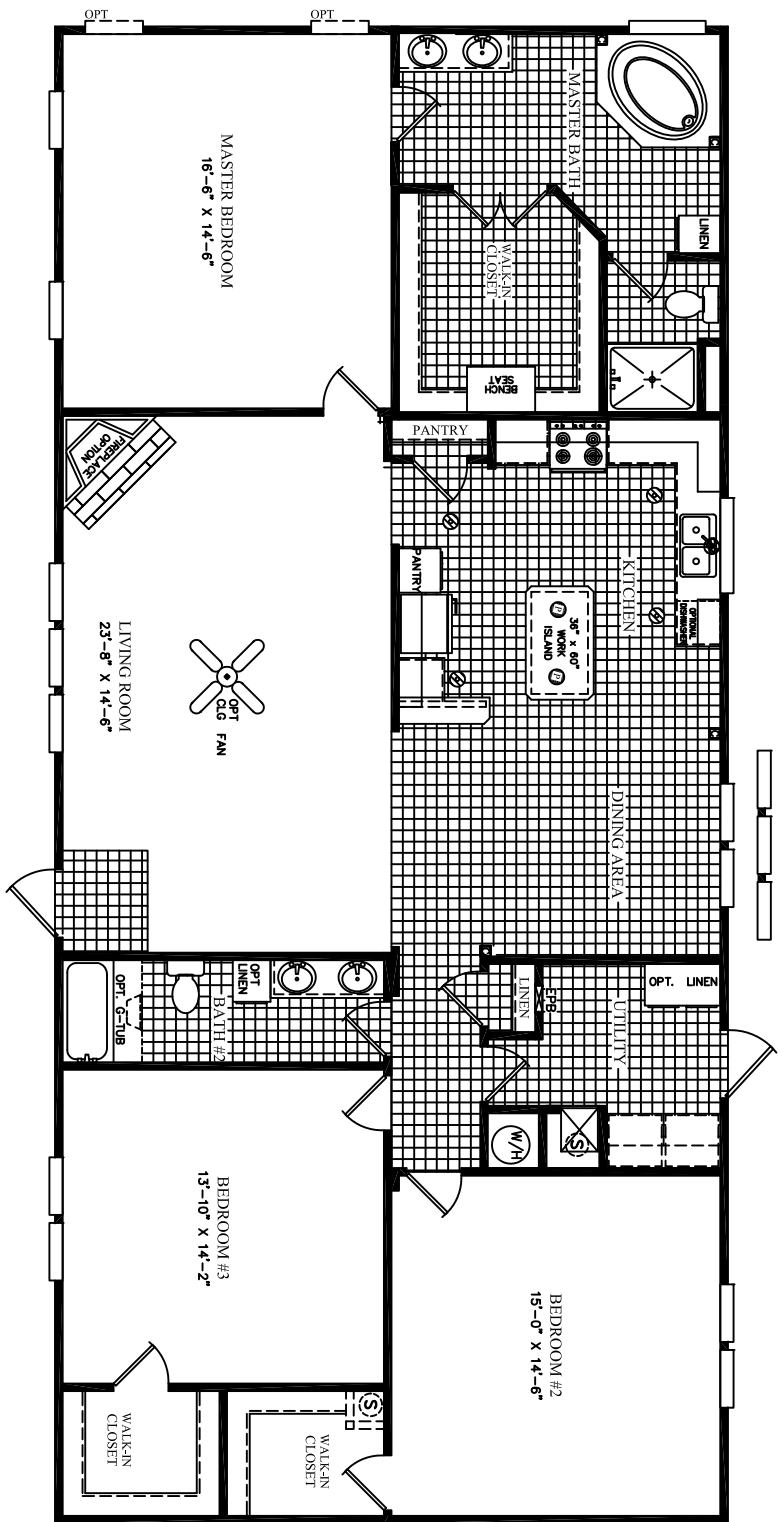

DATE: 08/23/2013  
 VERSION: D  
 REFERENCE: M013

AREA: TOTAL: 1958 ft<sup>2</sup>  
 LIVING SPACE: 1958 ft<sup>2</sup>  
 PORCH:

UNIT SPECIFICATIONS:  
**FREEDOM**  
 37' X 70'  
 3 BEDROOM / 2 BATH

DRAWING/MODEL NUMBER:  
 3266013FDM

**Scotbilt**  
 HOMES, INC.

66'-0" OPT