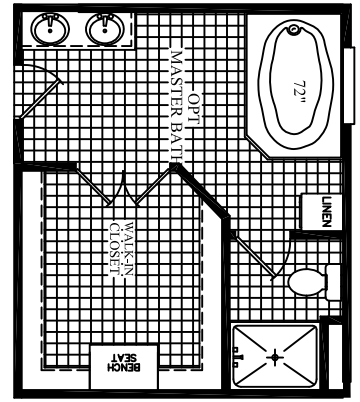

DATE: 08/23/2013  
 VERSION: D  
 REFERENCE: M013

AREA: TOTAL: 1958 ft<sup>2</sup>  
 LIVING SPACE: 1958 ft<sup>2</sup>  
 PORCH:

UNIT SPECIFICATIONS:  
**FREEDOM**  
 37' X 70'  
 3 BEDROOM / 2 BATH

DRAWING/MODEL NUMBER:  
 3266013FDM

**Scotbilt**  
 HOMES, INC.

66'-0" OPT