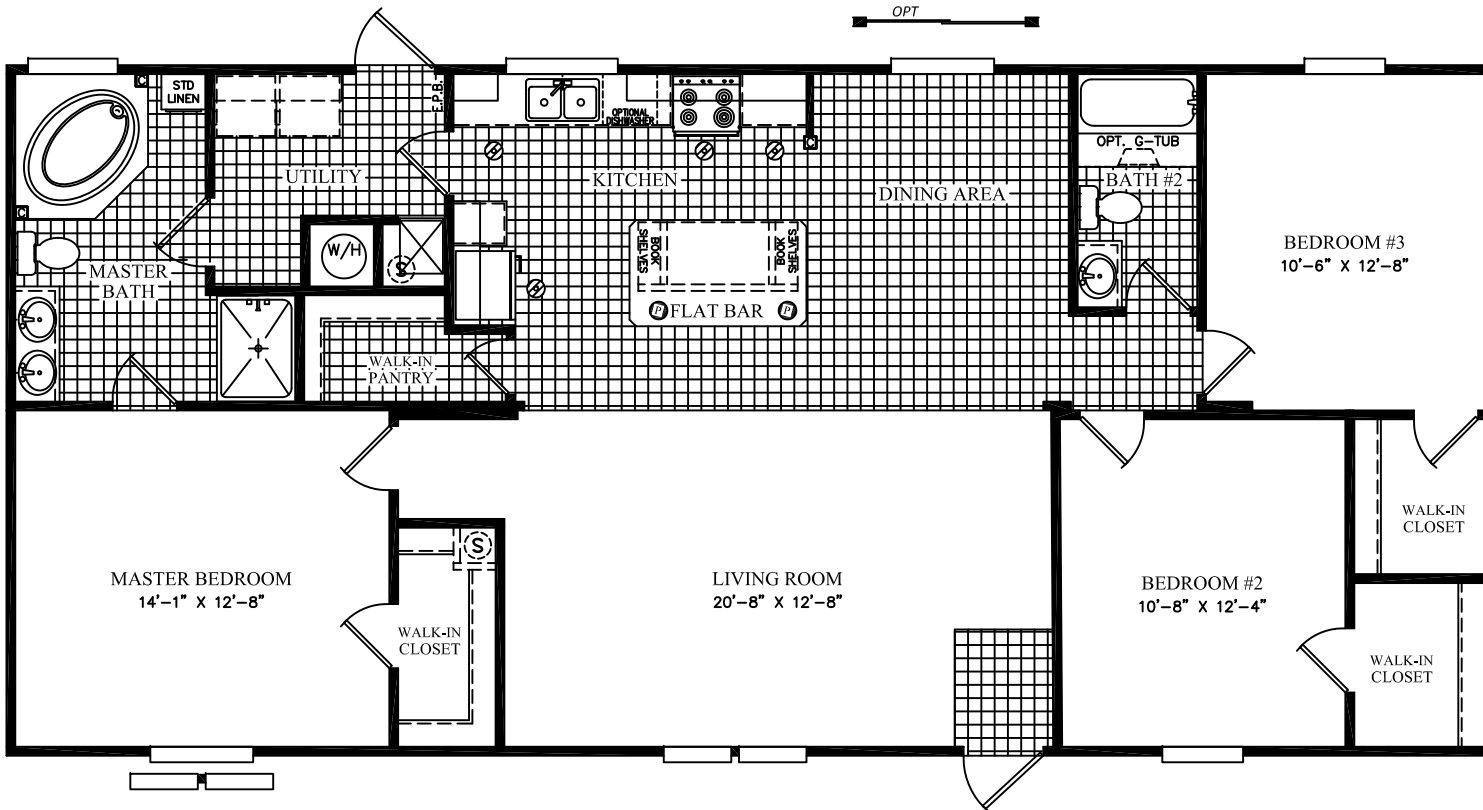

HITCH-END

- Ⓟ PENDENT LIGHTING
- Ⓢ RECESSED LIGHTING

56'-0"

HINGED ROOF
NOT AVAILABLE
IN WZ2 AND WZ 3

DATE: 08/22/2013	AREA	TOTAL: 1456 ft ²	UNIT SPECIFICATIONS:	DRAWING/MODEL NUMBER:	
VERSION C		LIVING SPACE: 1456 ft ²	FREEDOM	2856004FDM	
REFERENCE: M004		PORCH: 0 ft ²	28' X 60' 3 BEDROOM / 2 BATH		