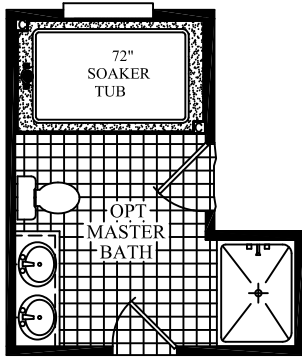

HITCH-END

- Ⓟ PENDENT LIGHTING
- Ⓢ RECESSED LIGHTING

56'-0"

HINGED ROOF
NOT AVAILABLE
IN WZ2 AND WZ 3

DATE: 08/22/2013	AREA	TOTAL: 1456 ft ²	UNIT SPECIFICATIONS:	DRAWING/MODEL NUMBER:	
VERSION C		LIVING SPACE: 1456 ft ²	FREEDOM	2856004FDM	
REFERENCE: M004		PORCH: 0 ft ²	28' X 60' 3 BEDROOM / 2 BATH		