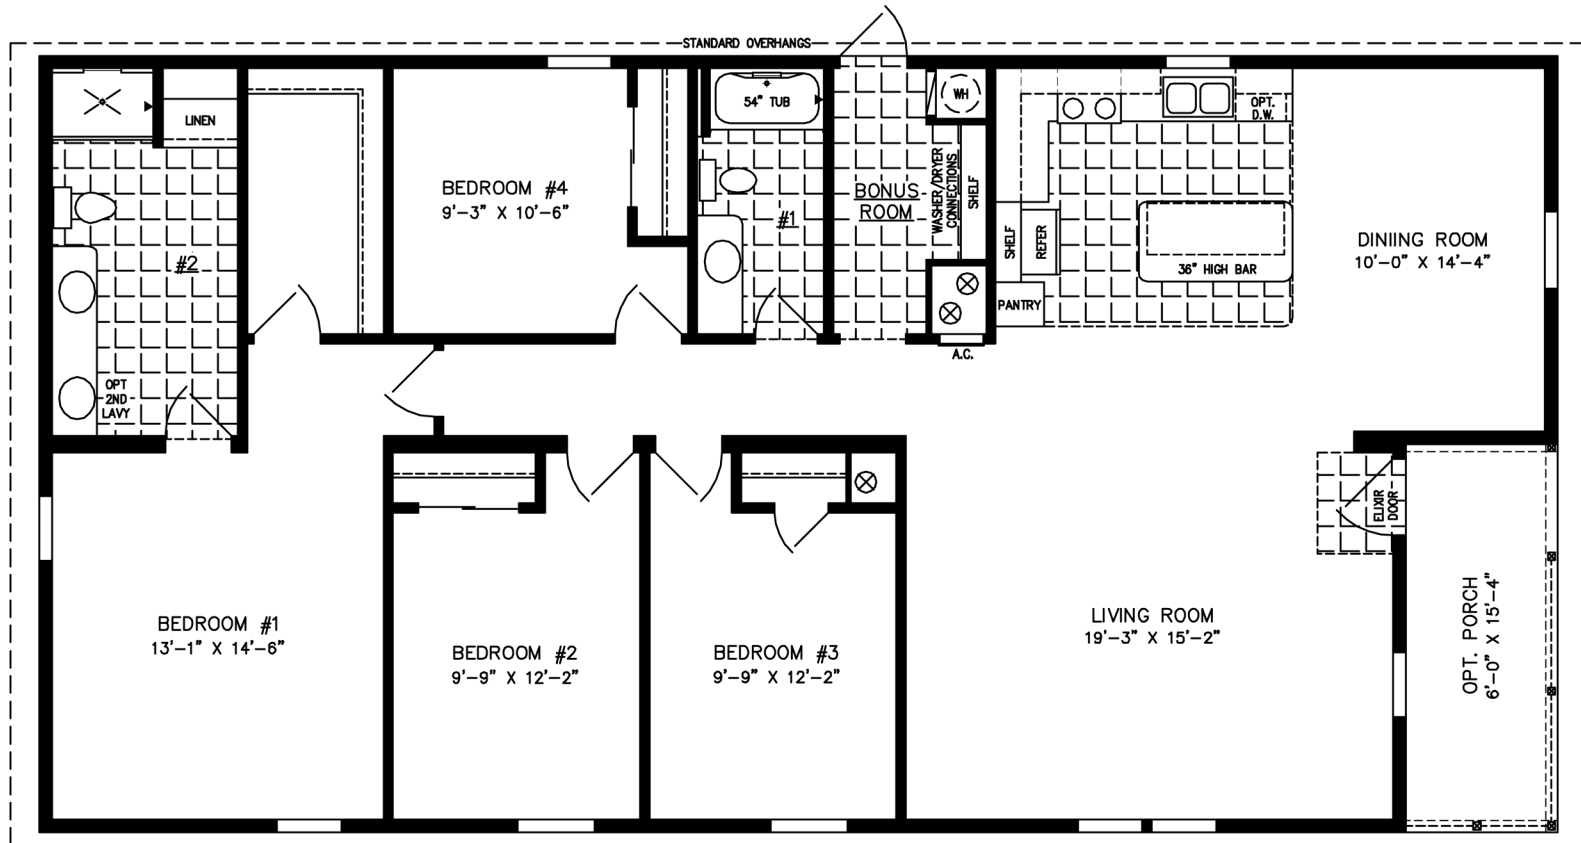

The Imperial Limited

600 Packard Court ■ Safety Harbor, Florida 34695 ■ Telephone (727) 726-1138

www.jachomes.com/Floor-Plans

NOTE:
CHECK WITH YOUR SALESPERSON
TO IDENTIFY OPTIONAL ITEMS
THAT ARE ON THIS PRINT.

32' X 60'/54'

(32' X 60' INC. OPT. PORCH)

1,748 SQUARE FT. (1,840 W/OPT. PORCH)

Model IMLT-6602W-659

2015

(ALL SIZES ARE APPROX.)
DESIGNED FOR ZONES II & III