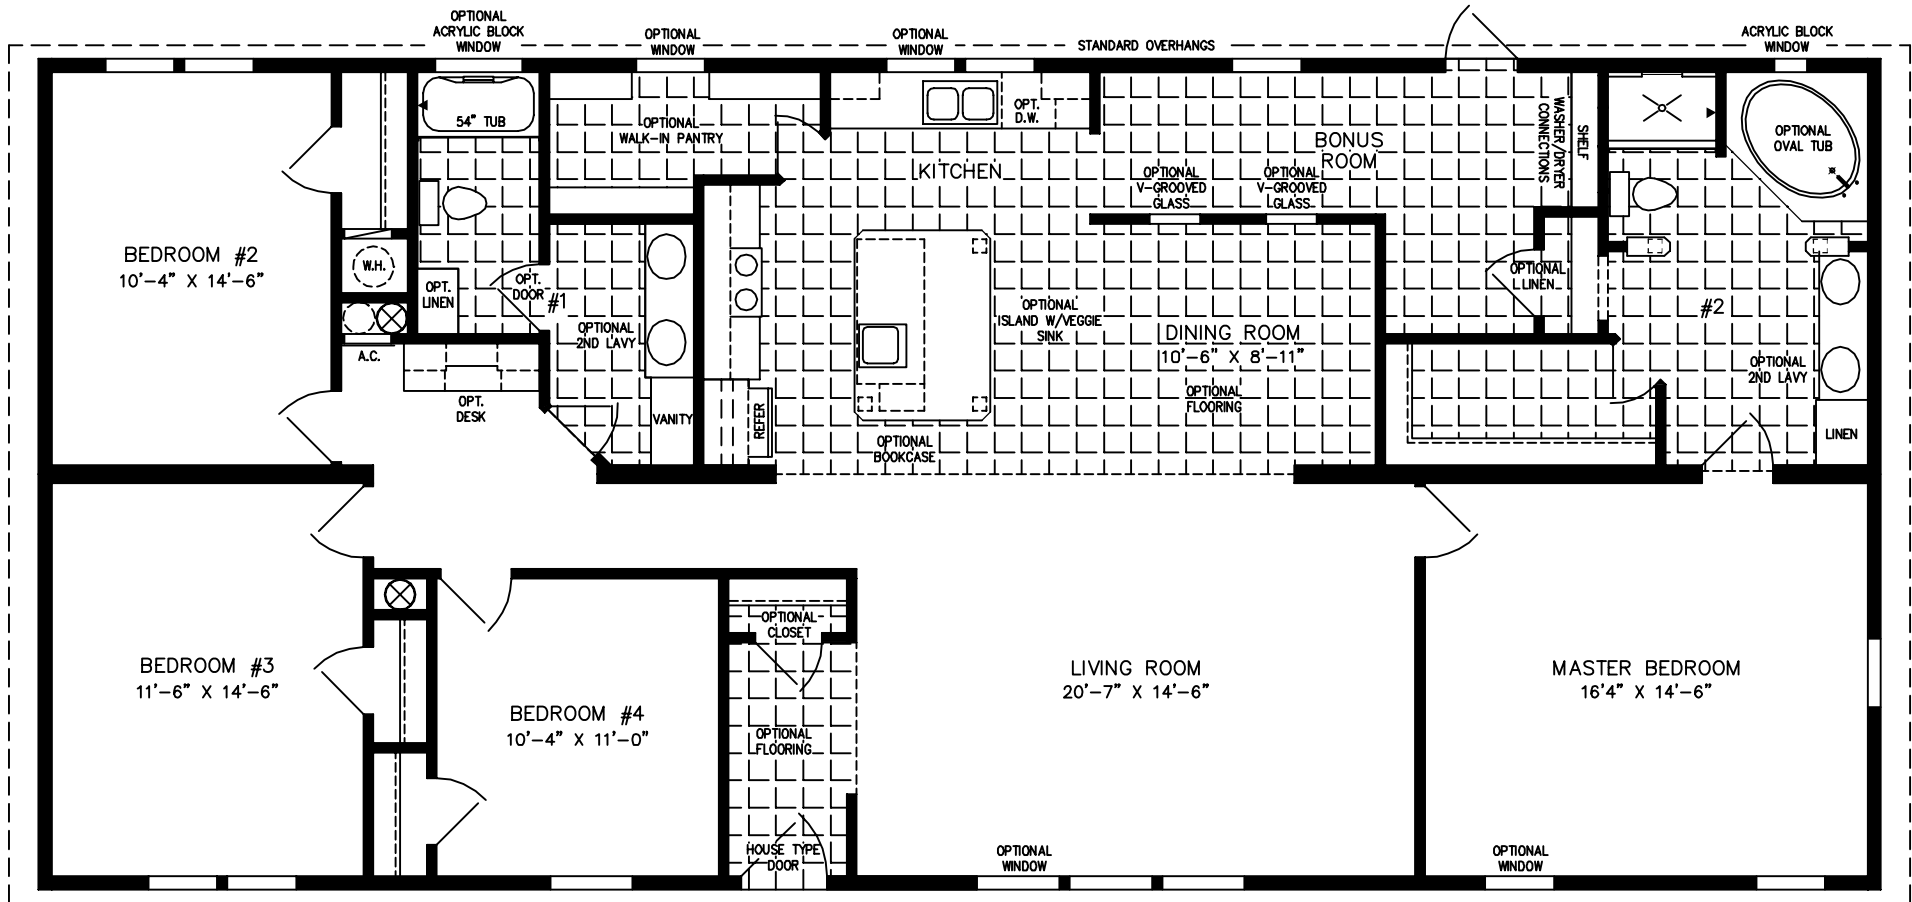

The Imperial

**JACOBSEN
HOMES**

600 Packard Court ■ Safety Harbor, Florida 34695 ■ Telephone (727) 726-1138

32' X 68'

2,085 SQUARE FEET

Model IMP-46820W

2015

(ALL SIZES ARE APPROX.)
DESIGNED FOR ZONES II & III