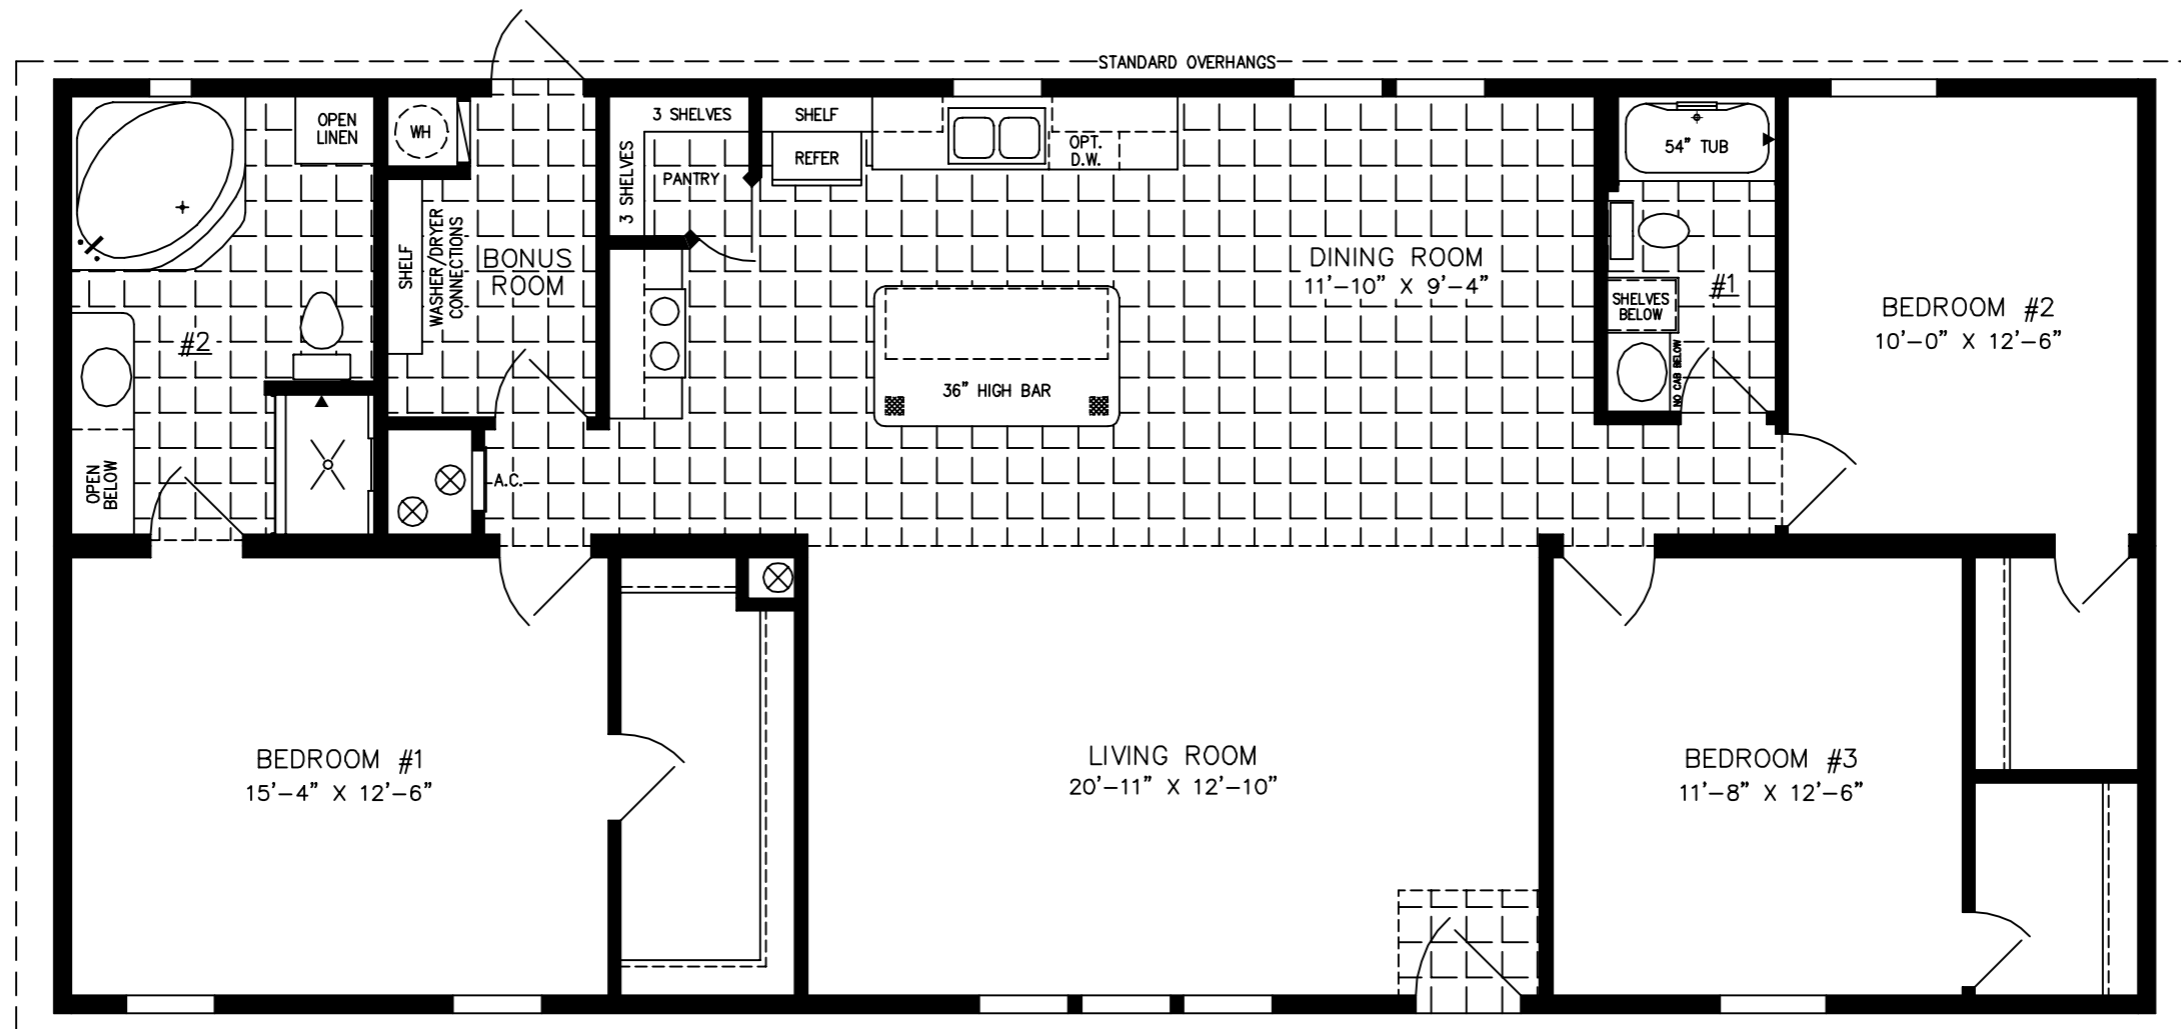

The Imperial Limited

600 Packard Court ■ Safety Harbor, Florida 34695 ■ Telephone (727) 726-1138

www.jachomes.com/Floor-Plans

NOTE:
CHECK WITH YOUR SALESPERSON
TO IDENTIFY OPTIONAL ITEMS
THAT ARE ON THIS PRINT.

26'-8" X 60'

1,600 SQUARE FEET

Model IMLT-46026B

2015

(ALL SIZES ARE APPROX.)

DESIGNED FOR ZONES II & III

© 02-07-13