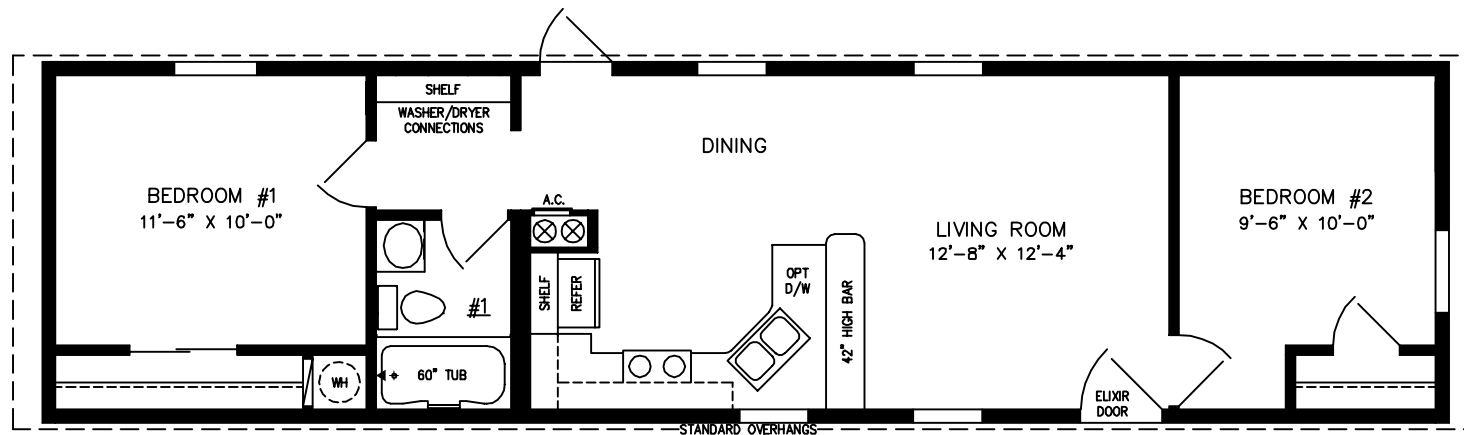

The Imperial Limited

NOTE:
CHECK WITH YOUR SALESPERSON
TO IDENTIFY OPTIONAL ITEMS
THAT ARE ON THIS PRINT.

600 Packard Court ■ Safety Harbor, Florida 34695 ■ Telephone (727) 726-1138

www.jachomes.com/Floor-Plans

13'-4" X 52'

694 SQUARE FEET

Model IMLTSW-4522

2015

(ALL SIZES ARE APPROX.)
DESIGNED FOR ZONES II & III