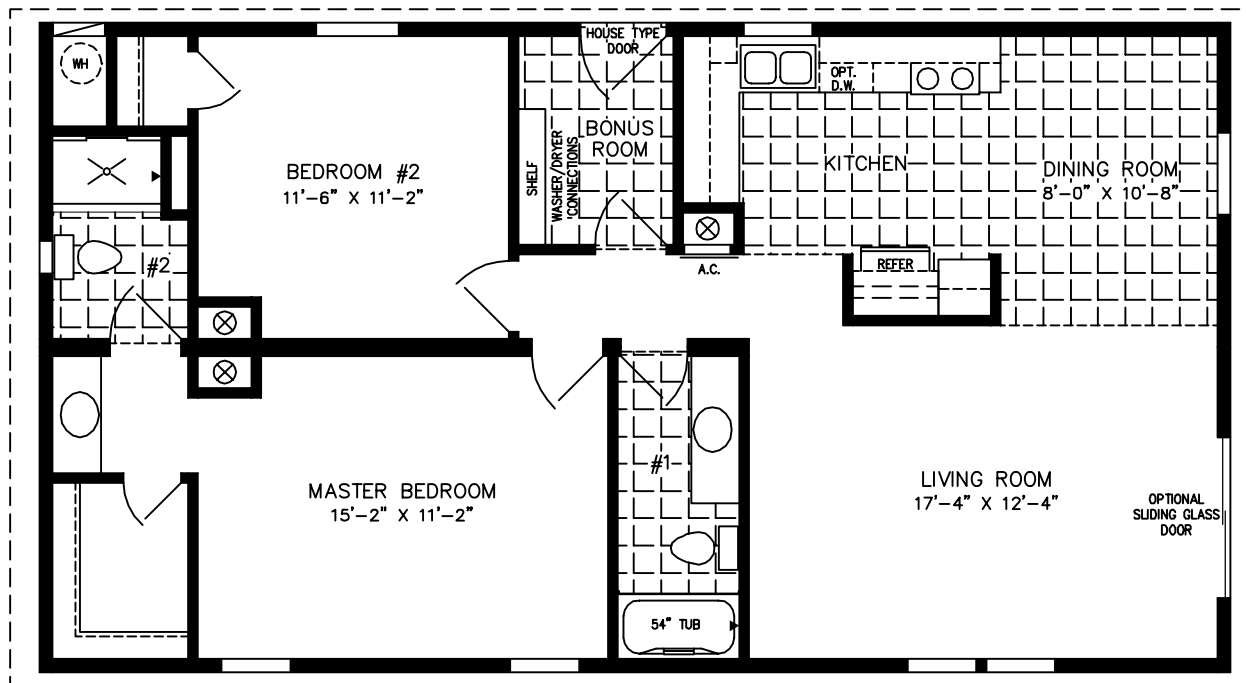

The Imperial

NOTE:
CHECK WITH YOUR SALESPERSON
TO IDENTIFY OPTIONAL ITEMS
THAT ARE ON THIS PRINT.

24' X 44'
1,056 SQUARE FEET

Model IMP-2443A

2015

(ALL SIZES ARE APPROX.)
DESIGNED FOR ZONES II & III

600 Packard Court ■ Safety Harbor, Florida 34695 ■ Telephone (727) 726-1138

www.jachomes.com/Floor-Plans