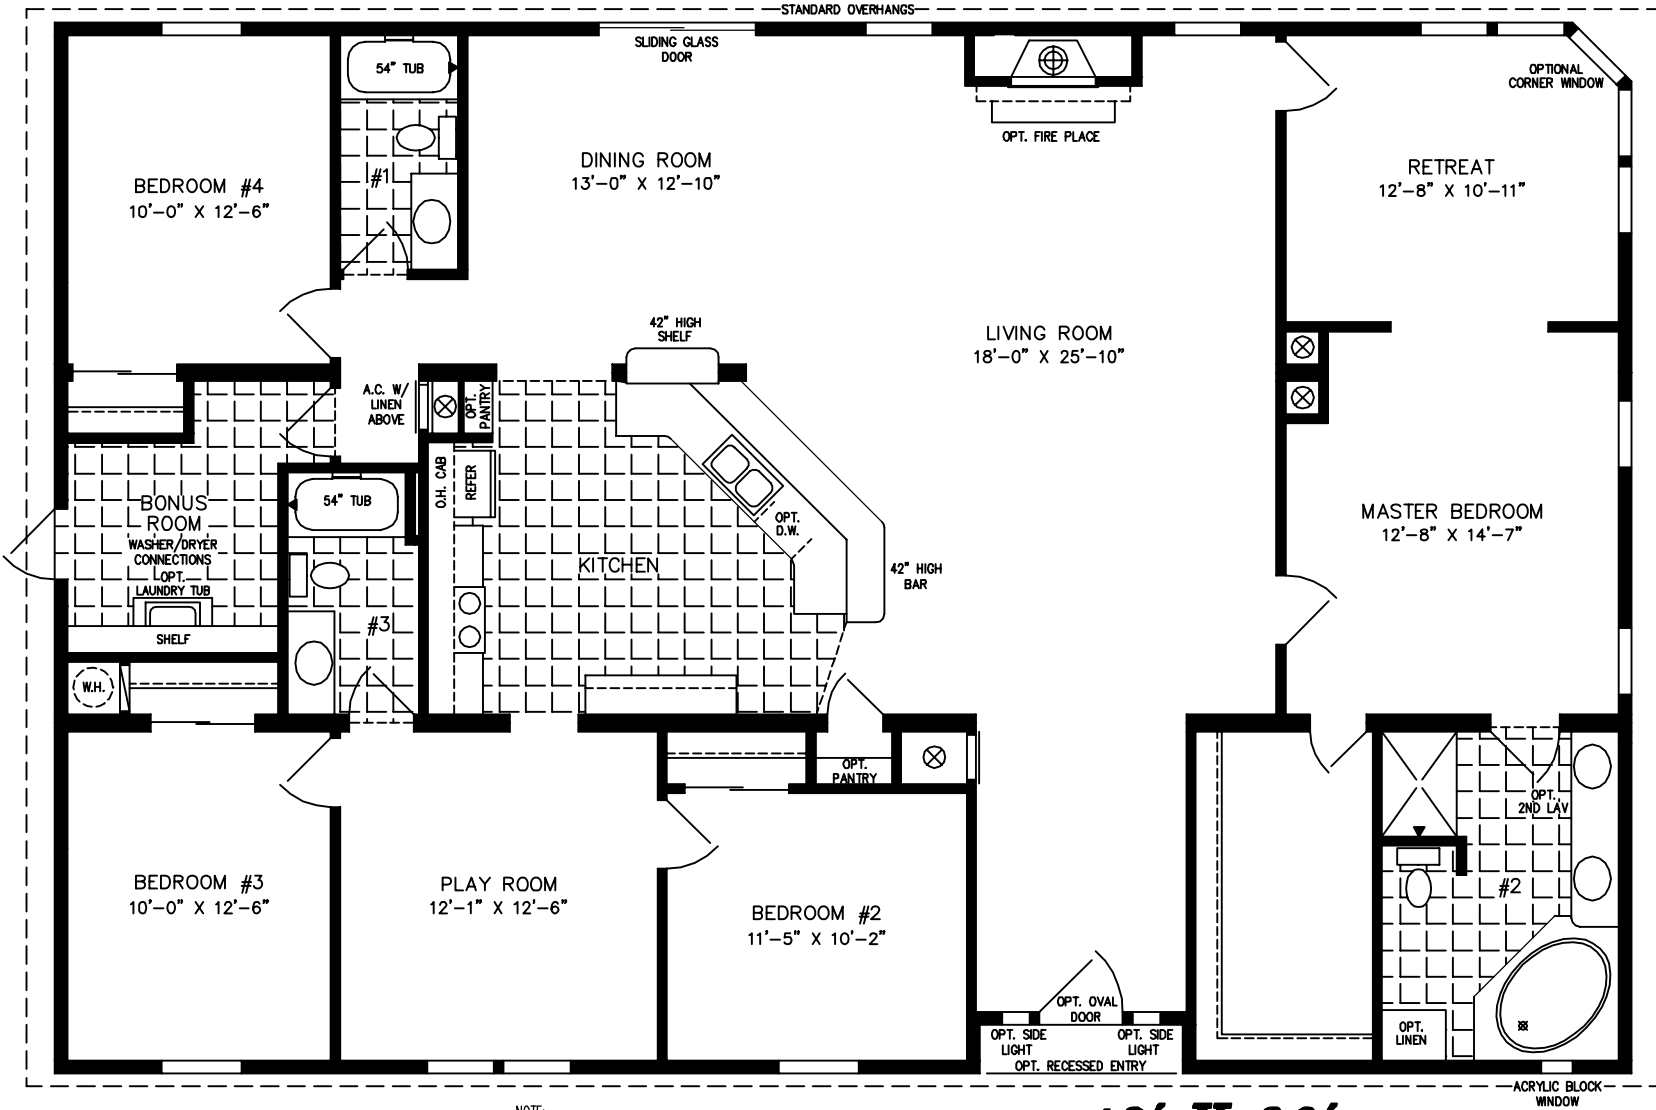

The TNR

NOTE:
CHECK WITH YOUR SALESPERSON
TO IDENTIFY OPTIONAL ITEMS
THAT ARE ON THIS PRINT.

42' X 60'
2,460 SQUARE FEET

Model TNR-7604

2015

(ALL SIZES ARE APPROX.)
DESIGNED FOR ZONES II & III

© 5-24-99

600 Packard Court ■ Safety Harbor, Florida 34695 ■ Telephone (727) 726-1138

www.jachomes.com/Floor-Plans