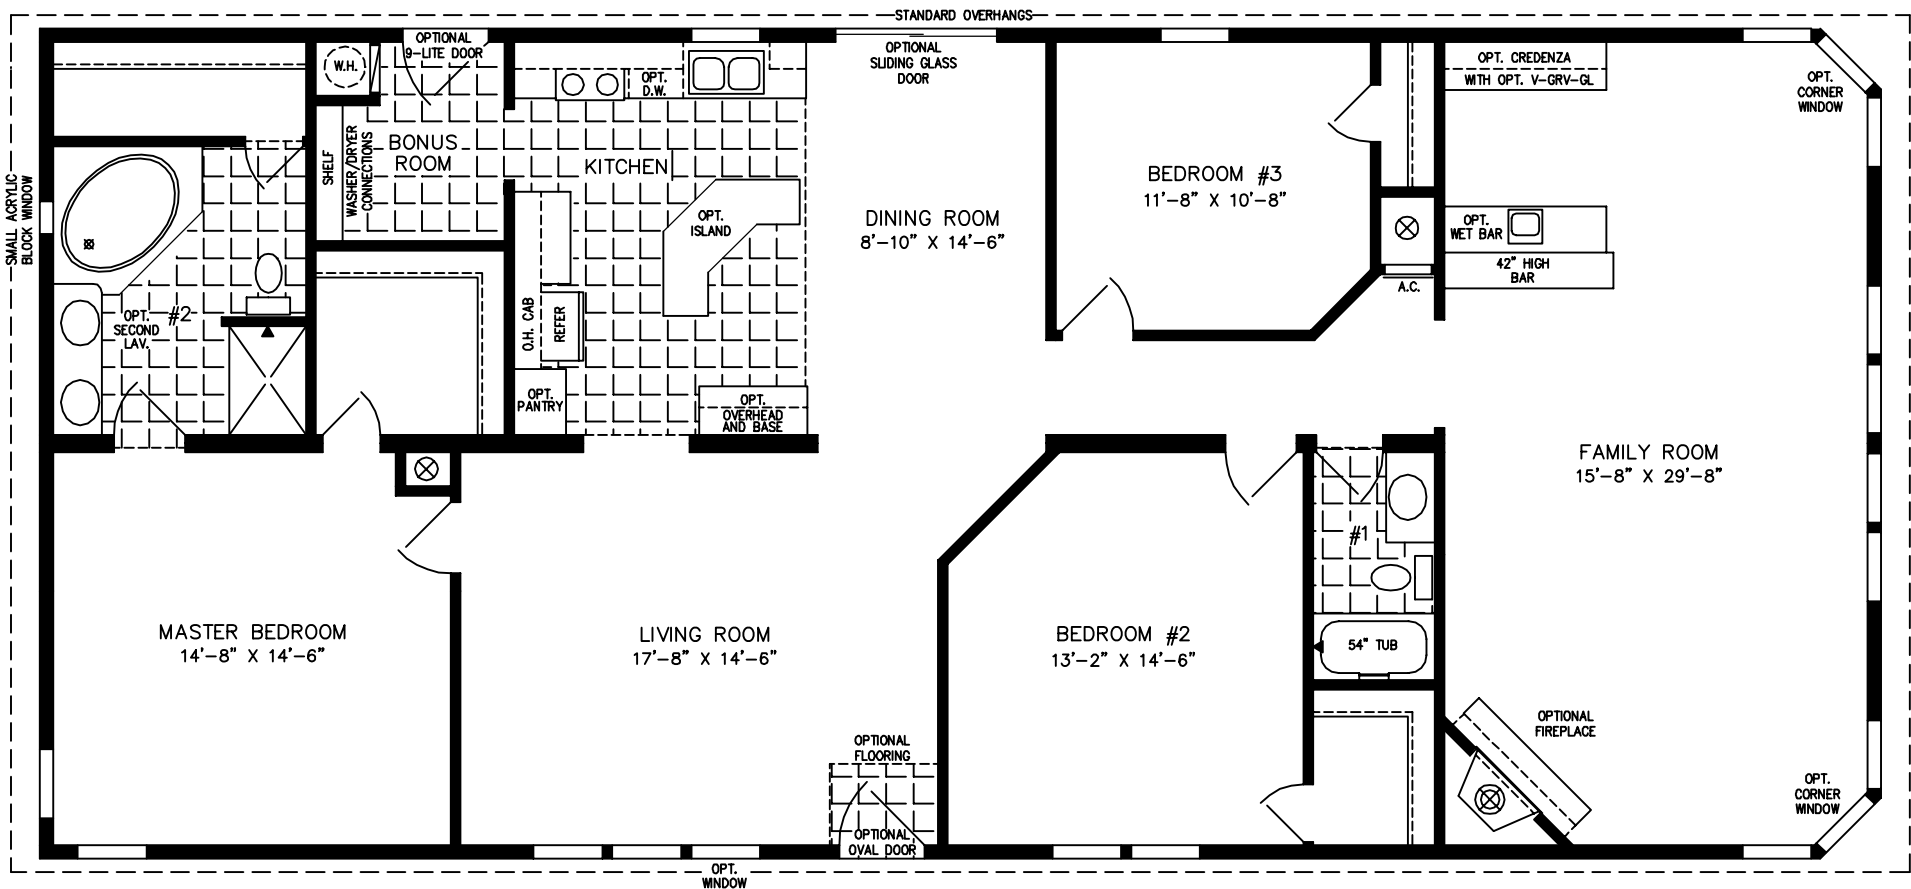

The TNR

NOTE:

32' X 68'

2,085 SQUARE FEET

600 Packard Court ■ Safety Harbor, Florida 34695 ■ Telephone (727) 726-1138

www.jachomes.com/Floor-Plans

Model TNR-46815W

2015

(ALL SIZES ARE APPROX.)
DESIGNED FOR ZONES II & III