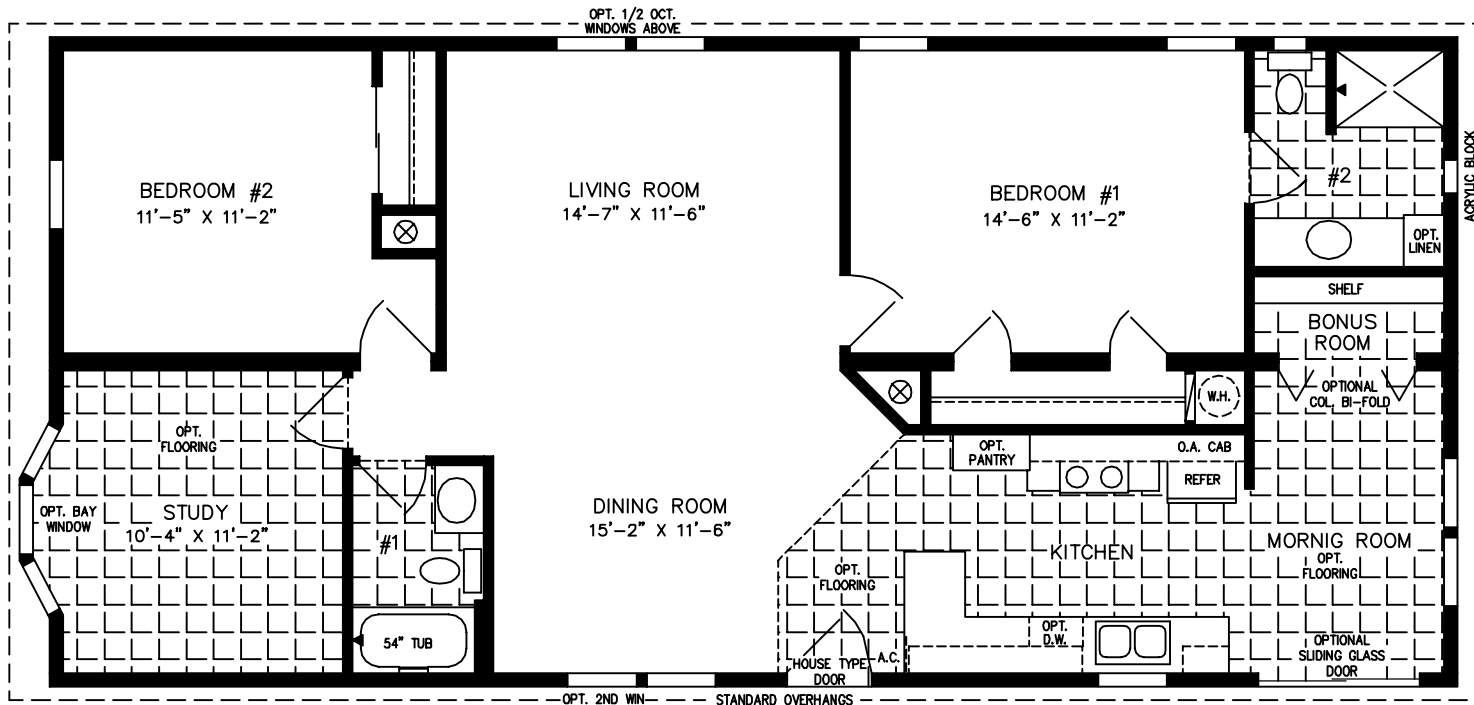

# The TNR

**NOTE:**  
CHECK WITH YOUR SALESPERSON  
TO IDENTIFY OPTIONAL ITEMS  
THAT ARE ON THIS PRINT.

600 Packard Court ■ Safety Harbor, Florida 34695 ■ Telephone (727) 726-1138

[www.jachomes.com/Floor-Plans](http://www.jachomes.com/Floor-Plans)

**24' X 52'**  
1,248 SQUARE FEET

**Model TNR-4529A**

**2015** (ALL SIZES ARE APPROX.)  
DESIGNED FOR ZONES II & III

© 5-14-04